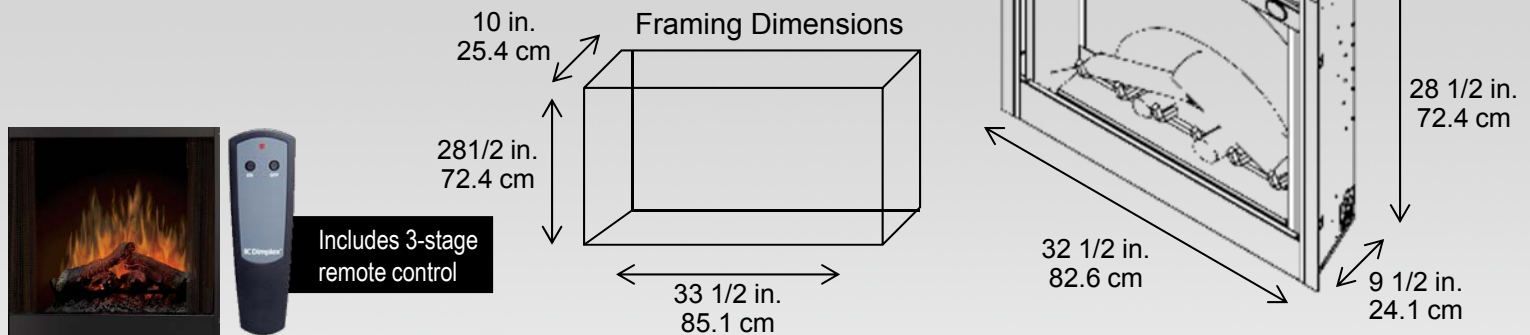

33" Slim Line built-in Electric Firebox

BFSL33

Product Description

- Patented, life-like flame effect
- Realistic flame image with pulsating embers and LED inner glow logs.
- On-demand heat with thermostat control warms a room or area of up to 400 sq. ft.
- Flame operates with or without heat
- Includes removable trim kit remote
- 120 Volts / 1,223 Watts / 4,080 BTU
- 240 Volts / 2,423 Watts / 8,160 BTU
- 208 Volts / 1,823 Watts / 6,120 BTU

Accessory

- WRCPF-KIT – Wall switch remote control

Includes 3-stage remote control

BFSL33DOOR

Model #	Description	lbs/kg	UPC	Wty. †	Carton Dimensions (W x H x D)		Cube	
					Inches	cm	ft ³	m ³
BFSL33	33" Slim line electric firebox	80 / 36.2	781052064478		38.6 x 30.3 x 13.6	98 x 77 x 34.5	9.14	0.26
BFSL33DOOR	33" Single Pane, tamperproof glass door	12 / 5.5	781052063778		34 x 4 x 22.5	61 x 10.2 x 57.2	1.23	N/A