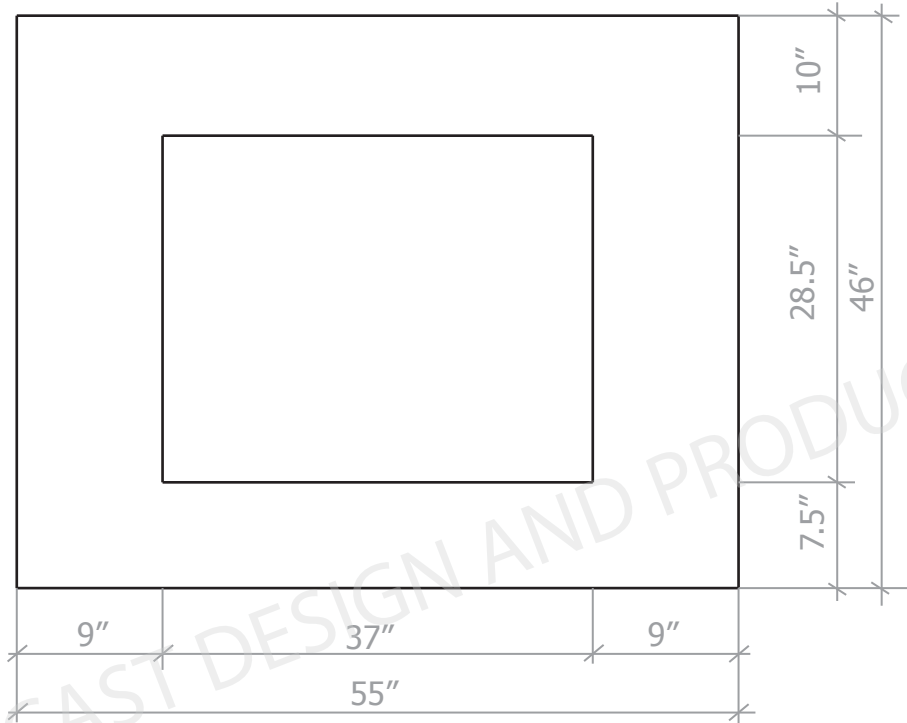

FRONT VIEW

TOP VIEW

NOTES: EASED EDGE 1/16" ROUND OVER

DreamCast

design and production

604.278.4939 dreamcast@telus.net

FIREPLACE SURROUND: DEFINITION 55"

FIREBOX DIMENSIONS ADJUSTABLE

NOT TO SCALE