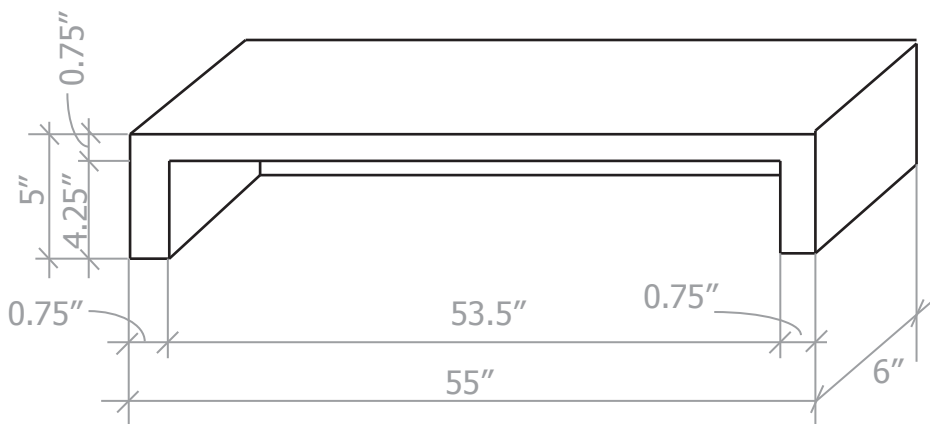

HEARTH (OPTIONAL)

DreamCast
 design and production
 604.278.4939 dreamcast@telus.net

FIREPLACE SURROUND: ASYMMETRICAL DEFINITION

FIREBOX DIMENSIONS ADJUSTABLE

NOT TO SCALE