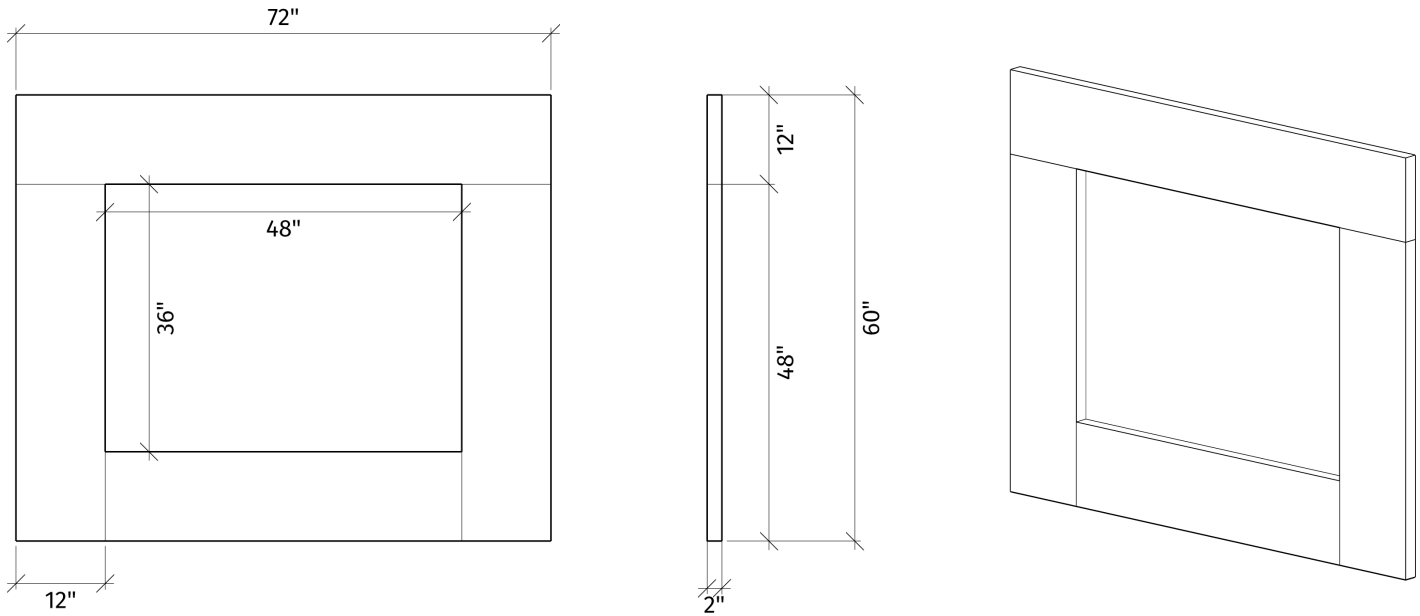

## DIMENSIONS

## STRIKING. REFINED.

With sharp lines and smooth planes the **Definition** surround complements a minimalist aesthetic.

The sectional assembly can be adjusted to work with most fireplace units.

DEFINITION  
PACKAGE INCLUDES: